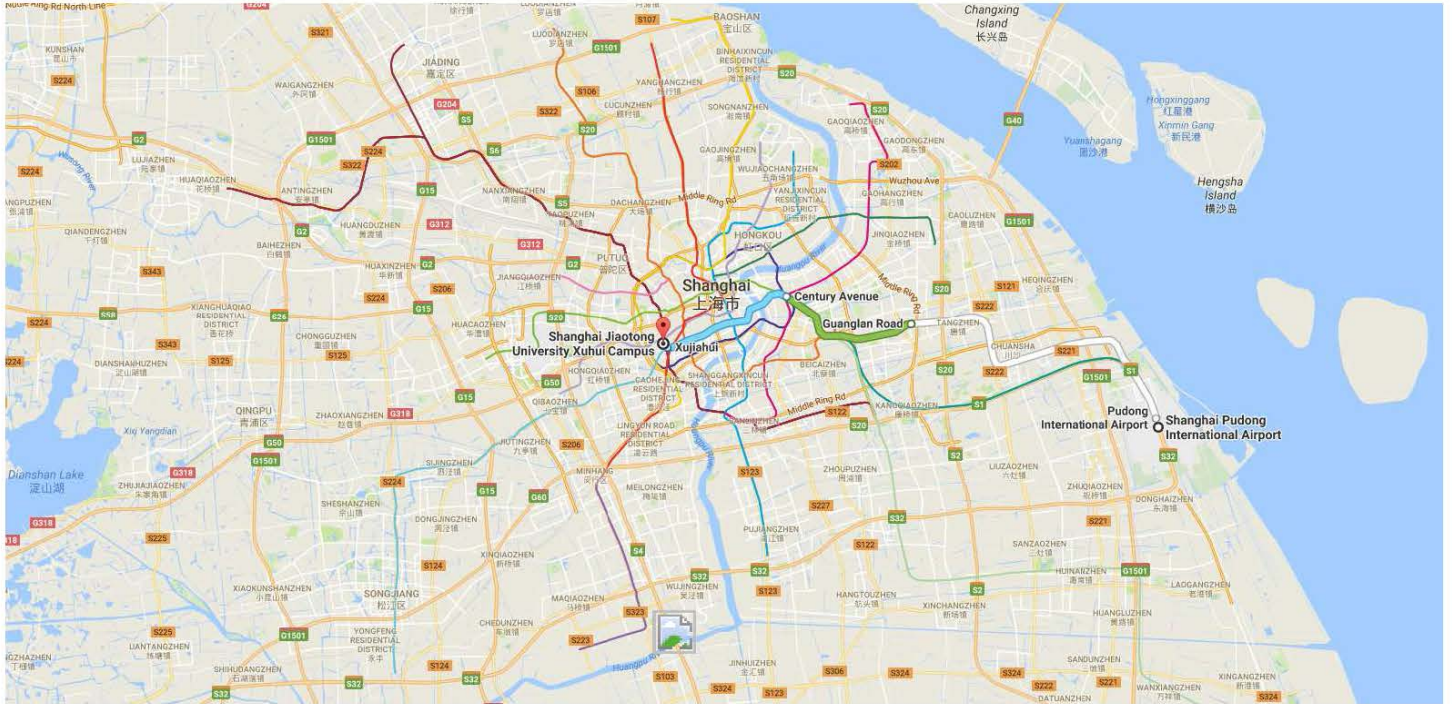

Shanghai Pudong International

5:50 AM - 7:43 AM (1 h 53 min)

Airport to Shanghai Jiaotong University Xuhui Campus

5:50 AM  Shanghai Pudong International Airport

 S1 Yingbin Expy, Pudong Xinqu, Shanghai Shi

6:00 AM  Pudong International Airport

 **Subway Line 2 East Extension Line** Guanglan Road

43 min (8 stops)
Service run by autonavi

6:04 AM  Haitiansan Road

6:15 AM  Yuandong Avenue

6:20 AM  Lingkong Road

6:25 AM  Chuansha

6:30 AM  Huaxia East Road

6:34 AM  Chuangxin Middle Road

6:37 AM  Tangzhen

6:43 AM  Guanglan Road

6:46 AM

 **Subway Line 2 Xujing East**

20 min (6 stops)
Service run by autonavi

6:50 AM  Jinke Road

6:53 AM  Zhangjiang High Technology Park

6:58 AM  Longyang Road

7:00 AM  Century Park

7:02 AM  Shanghai Science

7:06 AM  Century Avenue

7:14 AM

 **Subway Line 9 Songjiang South Railway Station**

19 min (8 stops)
Service run by autonavi