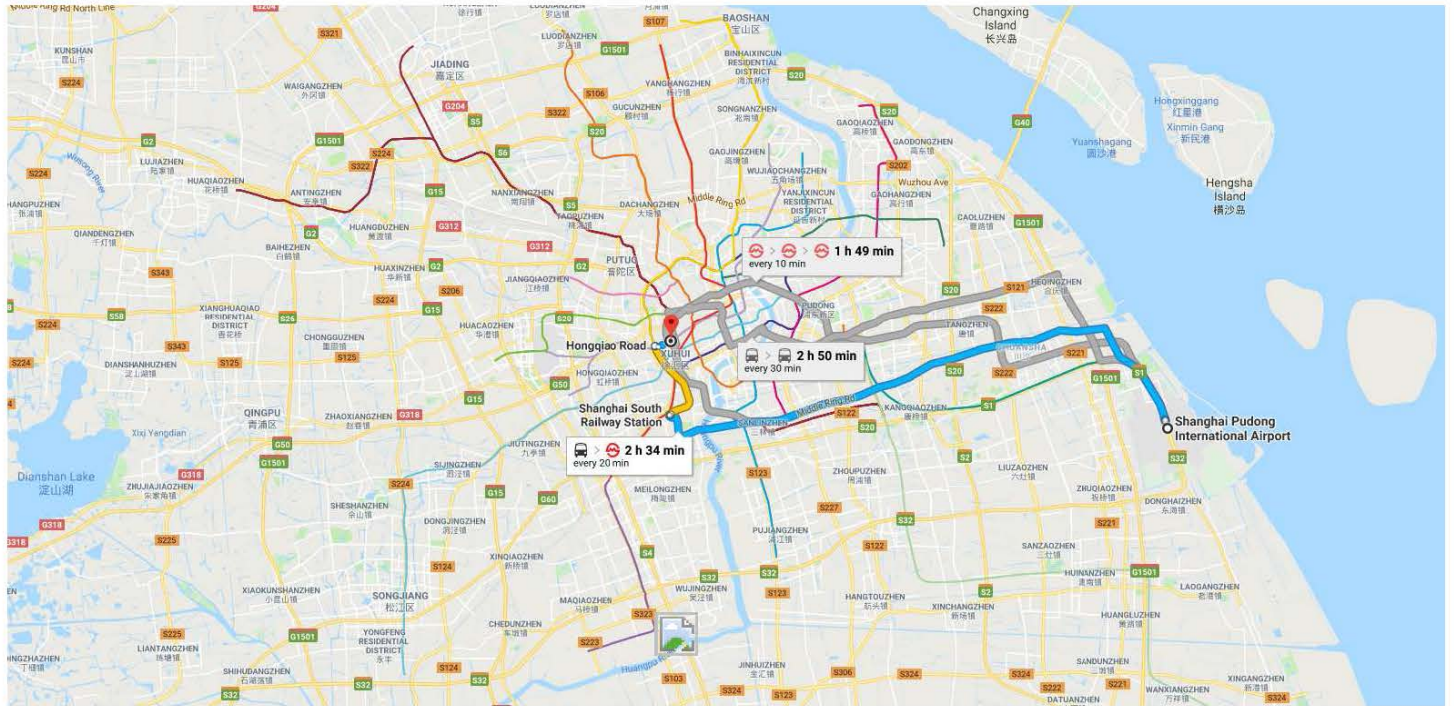

# Shanghai Pudong International Airport to Shanghai Jiao Tong University

4:44 PM - 7:18 PM (2 h 34 min)

Map data ©2017 Google China 5 km

**4:44 PM** ○ Shanghai Pudong International Airport

S1 Yingbin Expy, Pudong Xinqu, Shanghai Shi

25 m

Turn left

36 m

Turn right

**i Destination will be on the left**

87 m

**5:07 PM** ○ 上海浦东国际机场

🚆 机场七线 Shanghai South Railway Station

**1 h 37 min (4 stops)**

Service run by **autonavi**

**6:44 PM** ○ Shanghai South Railway Station

🚶 Walk

**About 5 min**

Use caution - may involve errors or sections not suited for walking

Head north toward 动力南三路

Head east toward 淮海西路

46 m

Turn left onto 淮海西路

1.0 km

Slight right to stay on 淮海西路

21 m

Turn right

20 m