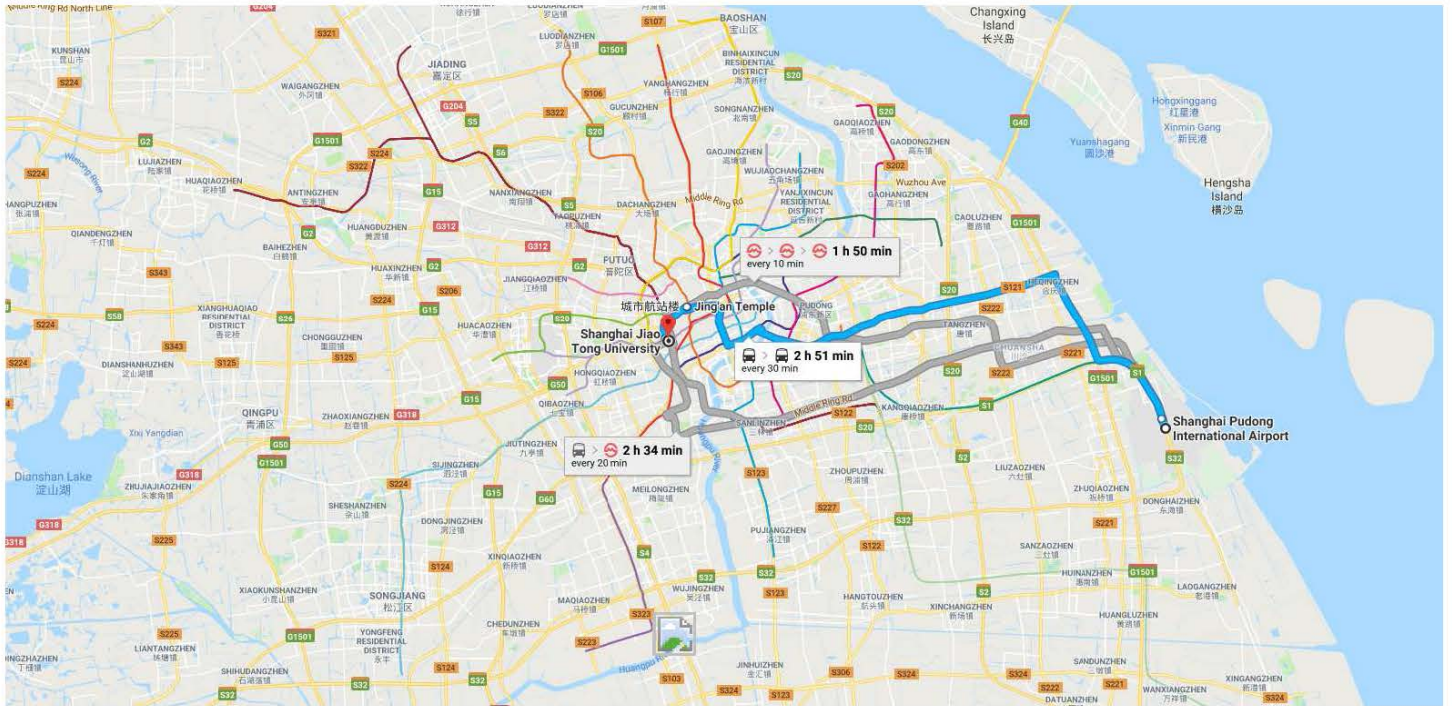

# Shanghai Pudong International Airport to Shanghai Jiao Tong University

4:14 PM - 7:05 PM (2 h 51 min)

Map data ©2017 Google China 5 km

**4:14 PM** ○ Shanghai Pudong International Airport  
S1 Yingbin Expy, Pudong Xinqu, Shanghai Shi

**4:39 PM** ○ 上海浦东国际机场  
 机场二线 城市航站楼  
 1 h 49 min (2 stops)  
 Service run by **autonavi**

4:43 PM ● 上海浦东国际机场2号航站楼

**6:28 PM** ○ 城市航站楼  
 Walk  
 About 1 min  
 Use caution - may involve errors or sections not suited for walking  
 Head southwest on 南京西路 36 m

**6:39 PM** ○ Jing'an Temple  
 **76路** 凯旋路宜山路  
 21 min (5 stops)  
 Service run by **autonavi**

**7:00 PM** ○ 番禺路新华路  
 Walk  
 About 5 min , 400 m  
 Use caution - may involve errors or sections not suited for walking  
 Head south on 番禺路 toward 新华路 80 m  
 Turn left onto 新华路 240 m  
 Turn left onto 淮海西路 21 m  
 Turn right 20 m  
 Turn left 18 m  
 Destination will be on the left

**7:05 PM** ○ Shanghai Jiao Tong University  
1954 Huashan Rd, JiaoTong DaXue, Xuhui Qu, Shanghai Shi, 200000