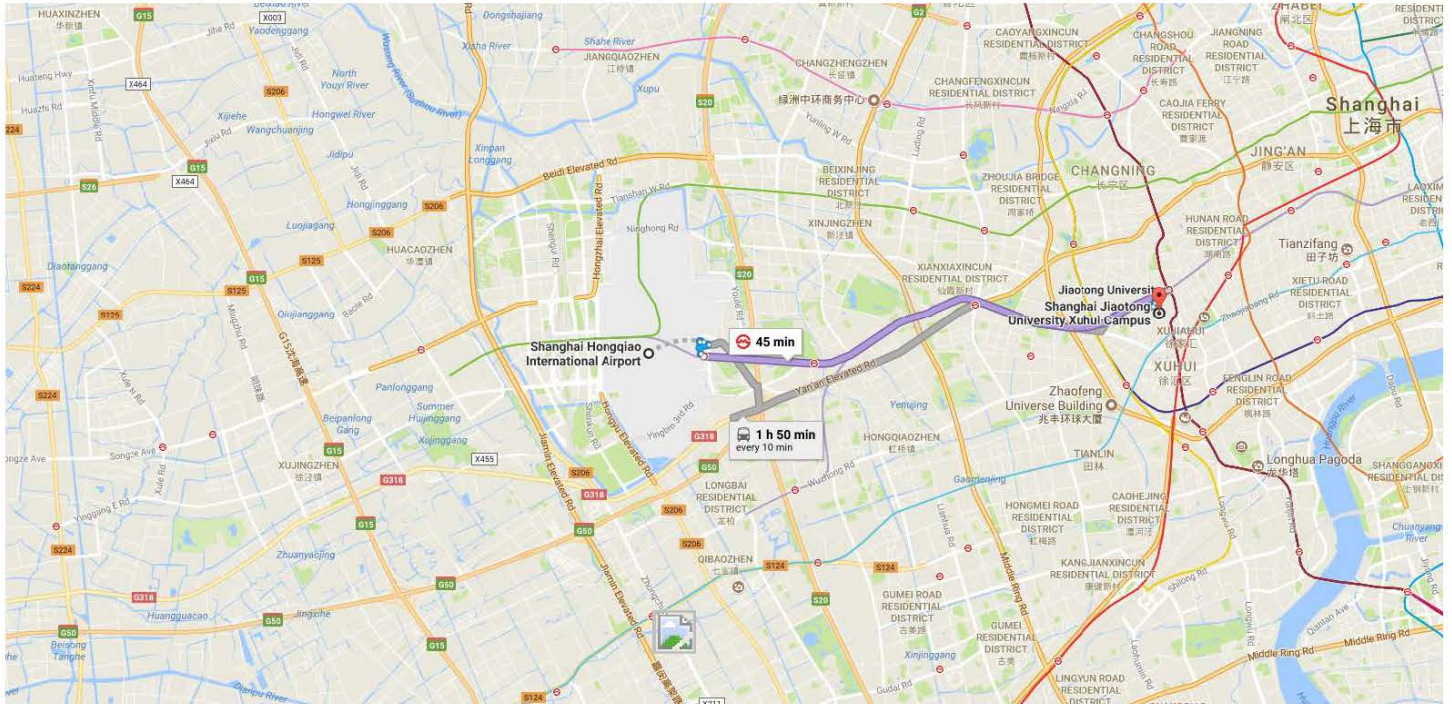

Shanghai Hongqiao International Airport to Shanghai Jiaotong University Xuhui Campus

6:15 AM - 7:00 AM (45 min)

Map data ©2017 Google China 1 km

6:15 AM ○ Shanghai Hongqiao International Airport

2550 虹桥路 Changning, Shanghai Shi, 200335

About 10 min , 750 m

Use caution - may involve errors or sections not suited for walking

Head south on 迎宾一路 toward 空港八路

230 m

Sharp left to stay on 迎宾一路

140 m

Turn left

54 m

Subway Line 10 Xinjiangwancheng

16 min (7 stops)

Service run by **autonavi**

6:51 AM ○ Jiaotong University

About 9 min , 700 m

Use caution - may involve errors or sections not suited for walking

Take exit Entrance & Exit 3

32 m

Head southwest

28 m

Turn right toward 淮海西路

17 m

Turn left onto 淮海西路

220 m

Turn left